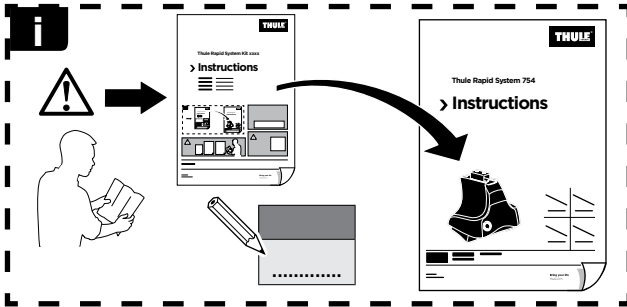

Thule Rapid System Kit 1203

> Instructions

- CHRYSLER PT Cruiser**, 5-dr Estate, 00-09
- CHRYSLER PT Cruiser**, 5-dr Wagon, *01-10
- DAEWOO Musso**, 5-dr SUV, 93-05
- SSANGYONG Musso**, 5-dr SUV, 93-05

*North America