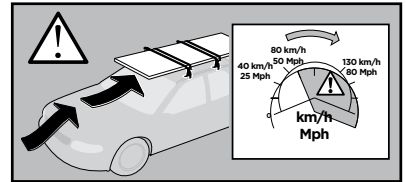

xx kg xx lbs	+		7 kg 15,4 lbs
CHRYSLER PT Cruiser , 5-dr Estate, 00-09 CHRYSLER PT Cruiser , 5-dr Wagon, *01-10	=	Max. 75 kg 165 lbs	
DAEWOO Musso , 5-dr SUV, 93-05 SSANGYONG Musso , 5-dr SUV, 93-05	=	Max. 50 kg 110 lbs	