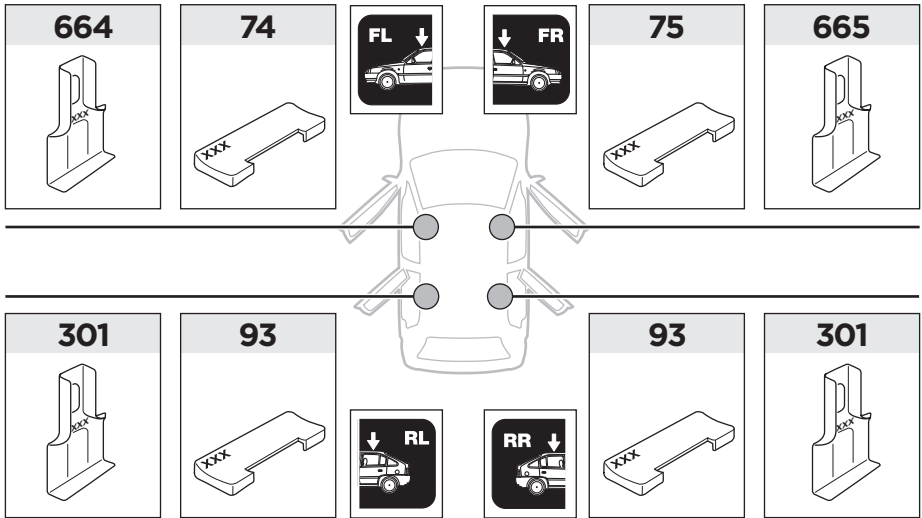

664 x1

665 x1

301 x2

x1

x1

1

	X (scale)	X (mm)	X (inch)
SEAT Altea , 5-dr Hatchback, 04-15	34,5	996	39 1/4
SEAT Toledo , 5-dr Hatchback, 05-12	34	991	39

	Y (scale)	Y (mm)	Y (inch)
SEAT Altea , 5-dr Hatchback, 04-15	30,5	956	37 5/8
SEAT Toledo , 5-dr Hatchback, 05-12	30,5	956	37 5/8

2

SEAT Altea, 5-dr Hatchback, 04-15

SEAT Toledo, 5-dr Hatchback, 05-12

3

	W (mm)	Z (mm)	W (inch)	Z (inch)
SEAT Altea , 5-dr Hatchback, 04-15	290	700	11 ³/₈	27 ¹/₂
SEAT Toledo , 5-dr Hatchback, 05-12	290	700	11 ³/₈	27 ¹/₂