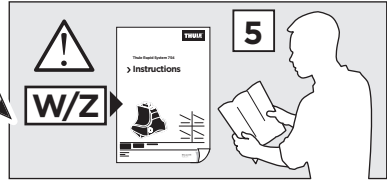

3

	W (mm)	Z (mm)	W (inch)	Z (inch)
SEAT Altea, 5-dr Hatchback, 04-15	290	700	11 ³/₈	27 ¹/₂
SEAT Toledo, 5-dr Hatchback, 05-12	290	700	11 ³/₈	27 ¹/₂