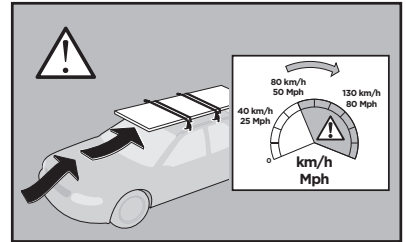

Thule Rapid System Kit 1354

> Instructions

SEAT Altea, 5-dr Hatchback, 04-15

SEAT Toledo, 5-dr Hatchback, 05-12

ISO 11154-E