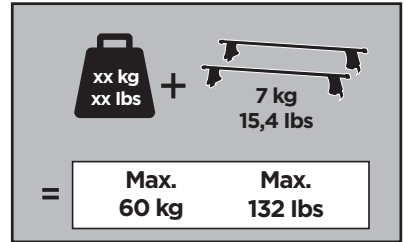

Thule Rapid System Kit 1354

> Instructions

SEAT Altea, 5-dr Hatchback, 04-15

SEAT Toledo, 5-dr Hatchback, 05-12

ISO 11154-E

74 x1

75 x1

93 x2

664 x1

665 x1

301 x2

x1

x1

1

	X (scale)	X (mm)	X (inch)
SEAT Altea , 5-dr Hatchback, 04-15	34,5	996	39 1/4
SEAT Toledo , 5-dr Hatchback, 05-12	34	991	39

	Y (scale)	Y (mm)	Y (inch)
SEAT Altea , 5-dr Hatchback, 04-15	30,5	956	37 5/8
SEAT Toledo , 5-dr Hatchback, 05-12	30,5	956	37 5/8

2

SEAT Altea, 5-dr Hatchback, 04-15

SEAT Toledo, 5-dr Hatchback, 05-12

3

	W (mm)	Z (mm)	W (inch)	Z (inch)
SEAT Altea , 5-dr Hatchback, 04-15	290	700	11 ³/₈	27 ¹/₂
SEAT Toledo , 5-dr Hatchback, 05-12	290	700	11 ³/₈	27 ¹/₂