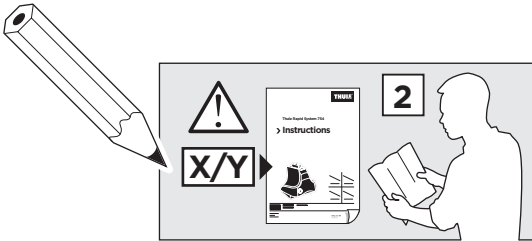

664 x1

665 x1

301 x2

x1

x1

1

	X (scale)	X (mm)	X (inch)
SEAT Altea , 5-dr Hatchback, 04-15	34,5	996	39 1/4
SEAT Toledo , 5-dr Hatchback, 05-12	34	991	39

	Y (scale)	Y (mm)	Y (inch)
SEAT Altea , 5-dr Hatchback, 04-15	30,5	956	37 5/8
SEAT Toledo , 5-dr Hatchback, 05-12	30,5	956	37 5/8

2

SEAT Altea, 5-dr Hatchback, 04-15

SEAT Toledo, 5-dr Hatchback, 05-12

3

	W (mm)	Z (mm)	W (inch)	Z (inch)
SEAT Altea , 5-dr Hatchback, 04-15	290	700	11 ³/₈	27 ¹/₂
SEAT Toledo , 5-dr Hatchback, 05-12	290	700	11 ³/₈	27 ¹/₂