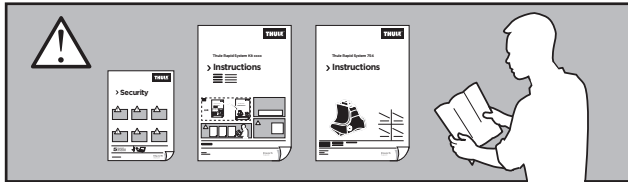

Thule Rapid System Kit 1354

> Instructions

SEAT Altea, 5-dr Hatchback, 04-15

SEAT Toledo, 5-dr Hatchback, 05-12

ISO 11154-E