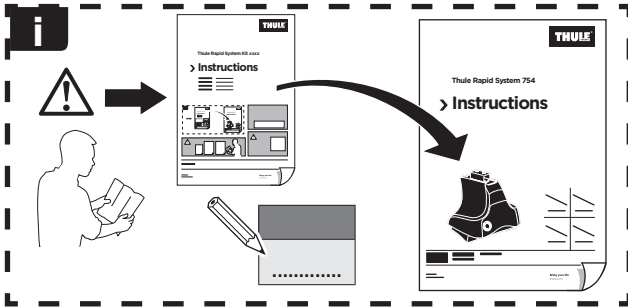

Thule Rapid System Kit 1354

> Instructions

SEAT Altea, 5-dr Hatchback, 04-15

SEAT Toledo, 5-dr Hatchback, 05-12

ISO 11154-E

74 x1

75 x1

93 x2

664 x1

665 x1

301 x2

x1

x1

1

	X (scale)	X (mm)	X (inch)
SEAT Altea , 5-dr Hatchback, 04-15	34,5	996	39 1/4
SEAT Toledo , 5-dr Hatchback, 05-12	34	991	39

	Y (scale)	Y (mm)	Y (inch)
SEAT Altea , 5-dr Hatchback, 04-15	30,5	956	37 5/8
SEAT Toledo , 5-dr Hatchback, 05-12	30,5	956	37 5/8