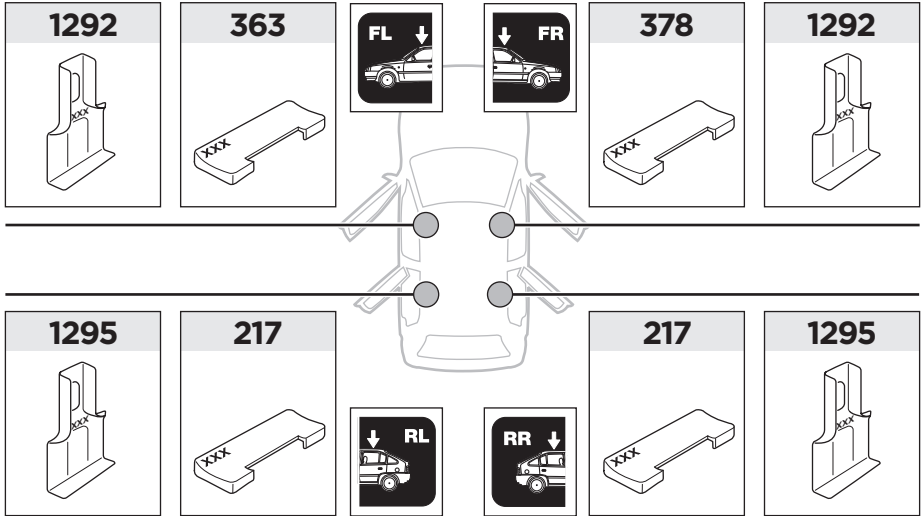

1

	X (scale)	X (mm)	X (inch)
SKODA Rapid Spaceback, 5-dr Hatchback, 14-	41	1061	41 ³/₄

	Y (scale)	Y (mm)	Y (inch)
SKODA Rapid Spaceback, 5-dr Hatchback, 14-	35	1001	39 ³/₈

2

SKODA Rapid Spaceback, 5-dr Hatchback, 14-

3

	W (mm)	Z (mm)	W (inch)	Z (inch)
SKODA Rapid Spaceback, 5-dr Hatchback, 14-	180	820	7 1/8	32 1/4