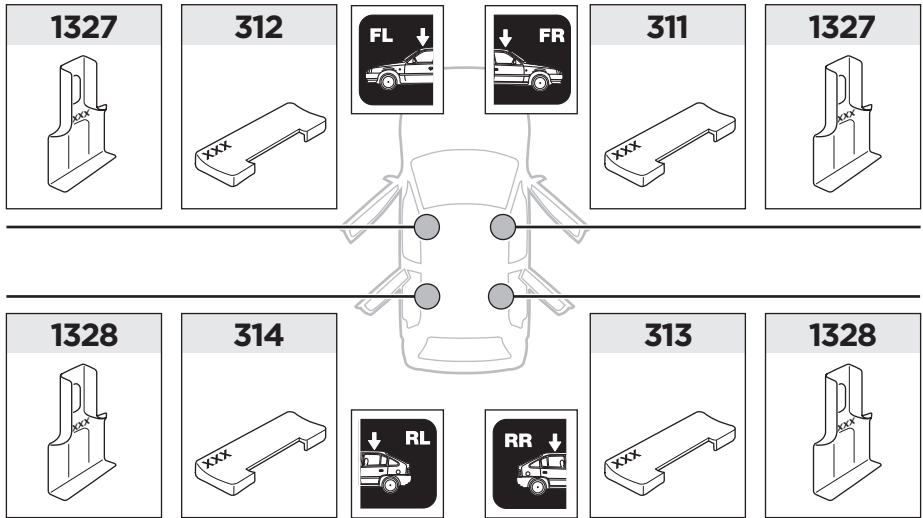

2

TOYOTA Vios, 4-dr Sedan, 13-
TOYOTA Yaris, 4-dr Sedan, 13-