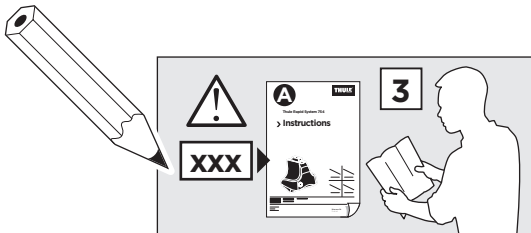

2

TOYOTA Vios, 4-dr Sedan, 13-
TOYOTA Yaris, 4-dr Sedan, 13-