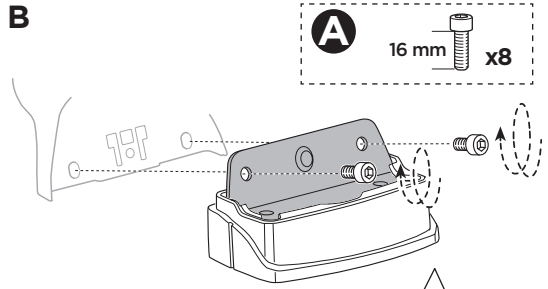

2

A

B

EN Only a few turns
DE Nur wenige Umdrehungen
FR Quelques tours uniquement
NL Slechts enkele slagen
IT Solo qualche giro
ES Sólo algunas vueltas
PT Noções básicas
SV Endast några varv
DK Kun nogle få omgange
NE Bare noen få omdreinger
FI Vain muutama kierros
ET Ainult mõni pööre
LV Tikai dažī apgriezieni
LT Tik keli pasukimai
PL Wystarczy kilka obrotów
RU Только несколько оборотов

UK Лише декілька обертів
BG Само няколко завъртания
CS Pouze několik otáček
SK Len niekoľko otáčok
SL Le nekaj obratov
HR/BiH Samo nekoliko okreta
RO Doar câteva rotiri
HU Csak néhány fordítás
EL Μόνο λίγες περιστροφές
TR Yalnızca birkaç tur

بعض دورات فقط

AR

רק מספר סיבובים

HE

ZH 仅几圈
JA 2～3回転のみ
KO 몇 번만 돌리면 됨
TH เพียงสองสามรอบ

3

x1