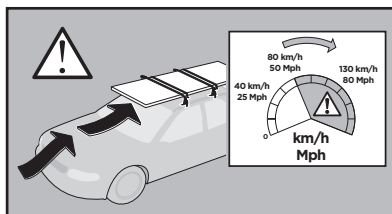

Thule XT Kit 3106

> Instructions

NISSAN Patrol, 5-dr SUV, 11-

This kit is only for vehicles with fixpoint mounting.

ISO 11154-E

183106

C.20130605
509-3106-01

Herbály Autó www.herbalyauto.hu