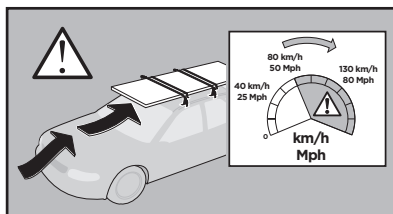

Thule XT Kit 3155

> Instructions

CITROËN Dispatch, 4-dr Van, 16-
CITROËN Jumpy, 4-dr Van, 16-
CITROËN SpaceTourer, 5-dr Bus, 16-
OPEL Vivaro, 4-dr Van, 19-
OPEL Zafira Life, 5-dr Bus, 19-
PEUGEOT Expert, 4-dr Van, 16-
PEUGEOT Traveller, 5-dr Bus, 16-
TOYOTA ProAce, 4-dr Van, 16-
TOYOTA ProAce Verso, 5-dr Bus, 16-
VAUXHALL Vivaro, 4-dr Van, 19-
VAUXHALL Vivaro Life, 5-dr Bus, 19-

This kit is only for vehicles with fixpoint mounting.