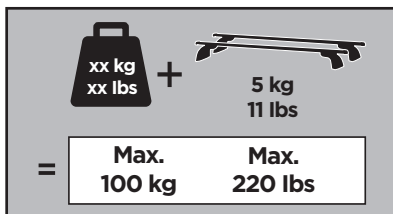

Thule XT Kit 3155

> Instructions

CITROËN Dispatch, 4-dr Van, 16-
CITROËN Jumpy, 4-dr Van, 16-
CITROËN SpaceTourer, 5-dr Bus, 16-
OPEL Vivaro, 4-dr Van, 19-
OPEL Zafira Life, 5-dr Bus, 19-
PEUGEOT Expert, 4-dr Van, 16-
PEUGEOT Traveller, 5-dr Bus, 16-
TOYOTA ProAce, 4-dr Van, 16-
TOYOTA ProAce Verso, 5-dr Bus, 16-
VAUXHALL Vivaro, 4-dr Van, 19-
VAUXHALL Vivaro Life, 5-dr Bus, 19-

This kit is only for vehicles with fixpoint mounting.