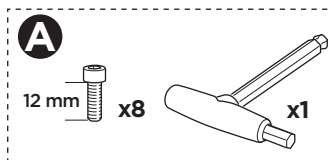

This kit is only for vehicles with fixpoint mounting or T-profile.

ISO 11154-E

183149

C.20150810
509-3149-01

Herbály Autó www.herbalyauto.hu

Bring your life
thule.com

1