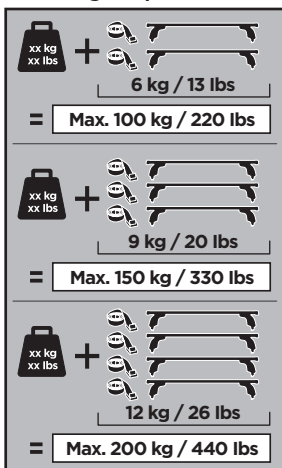

Thule XT Kit 3149

> Instructions

- VW California, 4-dr Bus, (T5) 03-15, (T6) 15-
- VW Caravelle, 4-dr Bus, (T5) 03-15, (T6) 15-
- VW Multivan, 4-dr Bus, (T5) 03-15, (T6) 15-
- VW Shuttle, 4-dr Bus, (T5) 03-15, (T6) 15-
- VW Transporter, 2-dr Single Cab, (T5) 03-15, (T6) 15-
- VW Transporter, 4-dr Double Cab, (T5) 03-15, (T6) 15-
- VW Transporter, 4-dr Van, (T5) 03-15, (T6) 15-

This kit is only for vehicles with fixpoint mounting or T-profile.

ISO 11154-E

183149

C.20150810
509-3149-01

Herbály Autó www.herbalyauto.hu

Bring your life
thule.com

1