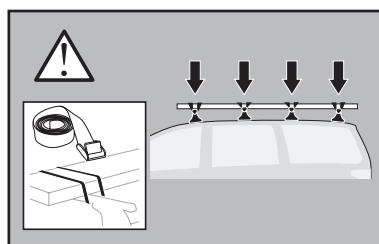

Thule XT Kit 3149

> Instructions

- VW California, 4-dr Bus, (T5) 03-15, (T6) 15-
- VW Caravelle, 4-dr Bus, (T5) 03-15, (T6) 15-
- VW Multivan, 4-dr Bus, (T5) 03-15, (T6) 15-
- VW Shuttle, 4-dr Bus, (T5) 03-15, (T6) 15-
- VW Transporter, 2-dr Single Cab, (T5) 03-15, (T6) 15-
- VW Transporter, 4-dr Double Cab, (T5) 03-15, (T6) 15-
- VW Transporter, 4-dr Van, (T5) 03-15, (T6) 15-

This kit is only for vehicles with fixpoint mounting or T-profile.