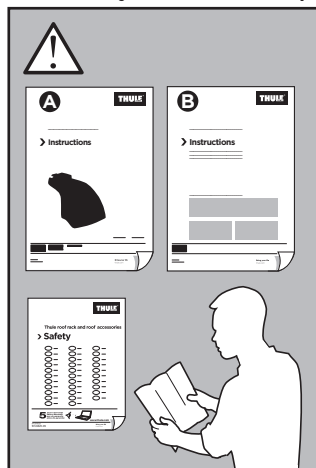

Thule XT Kit 3149

> Instructions

- VW California, 4-dr Bus, (T5) 03-15, (T6) 15-
- VW Caravelle, 4-dr Bus, (T5) 03-15, (T6) 15-
- VW Multivan, 4-dr Bus, (T5) 03-15, (T6) 15-
- VW Shuttle, 4-dr Bus, (T5) 03-15, (T6) 15-
- VW Transporter, 2-dr Single Cab, (T5) 03-15, (T6) 15-
- VW Transporter, 4-dr Double Cab, (T5) 03-15, (T6) 15-
- VW Transporter, 4-dr Van, (T5) 03-15, (T6) 15-

This kit is only for vehicles with fixpoint mounting or T-profile.

ISO 11154-E

183149

C.20150810
509-3149-01

Herbály Autó www.herbalyauto.hu

Bring your life
thule.com

1