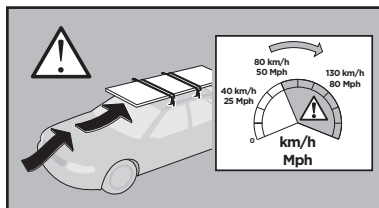

Thule XT Kit 3149

> Instructions

- VW California, 4-dr Bus, (T5) 03-15, (T6) 15-
- VW Caravelle, 4-dr Bus, (T5) 03-15, (T6) 15-
- VW Multivan, 4-dr Bus, (T5) 03-15, (T6) 15-
- VW Shuttle, 4-dr Bus, (T5) 03-15, (T6) 15-
- VW Transporter, 2-dr Single Cab, (T5) 03-15, (T6) 15-
- VW Transporter, 4-dr Double Cab, (T5) 03-15, (T6) 15-
- VW Transporter, 4-dr Van, (T5) 03-15, (T6) 15-

This kit is only for vehicles with fixpoint mounting or T-profile.