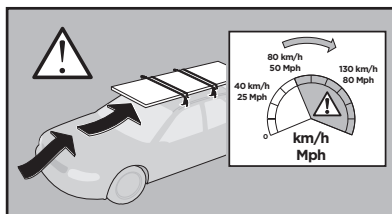

LEXUS RX 300, 5-dr SUV, 98-03

PLYMOUTH Voyager/Grand Voyager, 5-dr MPV, 06-07

This kit is only for vehicles with T-profile.

ISO 11154-E

183040

C.20160926
509-3040-04

Herbály Autó www.herbalyauto.hu

Bring your life
thule.com