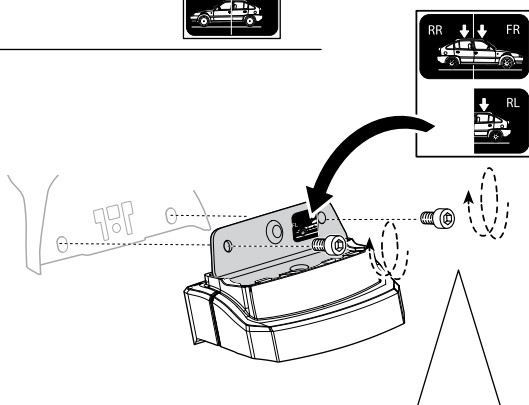

2 A

B

EN Only a few turns
DE Nur wenige Umdrehungen
FR Quelques tours uniquement
NL Slechts enkele slagen
IT Solo qualche giro
ES Sólo algunas vueltas
PT Apenas algumas voltas
SV Endast några varv
DK Kun nogle få omgange
NO Bare noen få omdreininger
FI Vain muutama kierros

ET Ainult mõni pööre
LV Tikai daži apgriezieni
LT Tik keli pasukimai
PL Wystarczy kilka obrotów
RU Только несколько оборотов
UK Лише декілька обертів
BG Само няколко завъртания
CS Pouze několik otáček
SK Len niekoľko otáčok
SL Le nekaj obratov
HR/BIH Samo nekoliko okreta

RO Doar câteva rotiri
HU Csak néhány fordítás
EL Μόνο λίγες περιστροφές
TR Yalnızca birkaç tur

AR بعض دورات فقط

HE רק מספר סיבובים

ZH 仅几圈

JA 2～3回転のみ

KO 몇 번만 돌리면 됨

TH เพียงสองสามรอบ

3