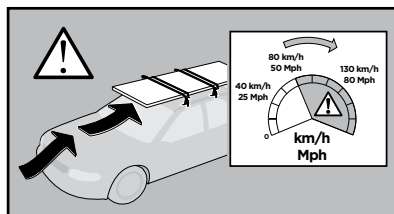

Thule XT Kit 3169

> Instructions

BMW 5-Series, 4-dr Sedan, 17-

This kit is only for vehicles with fixpoint mounting.

ISO 11154-E

183169

C.20180416
509-3169-02

Herbály Autó www.herbalyauto.hu