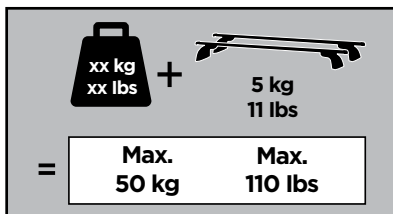

Thule XT Kit 3169

> Instructions

BMW 5-Series, 4-dr Sedan, 17-

This kit is only for vehicles with fixpoint mounting.

ISO 11154-E

183169

C.20180416
509-3169-02

Herbály Autó www.herbalyauto.hu