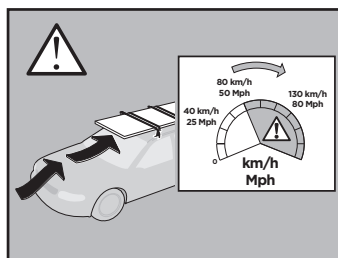

Thule XT Kit 3043

> Instructions

TOYOTA Hi Ace, 5-dr Van, 96-06, 07-

This kit is only for vehicles with fixpoint mounting.

	+		=	6 kg 13 lbs	=	Max. 100 kg / 220 lbs
	+		=	9 kg 20 lbs	=	Max. 150 kg / 330 lbs
	+		=	12 kg 26 lbs	=	Max. 200 kg / 440 lbs