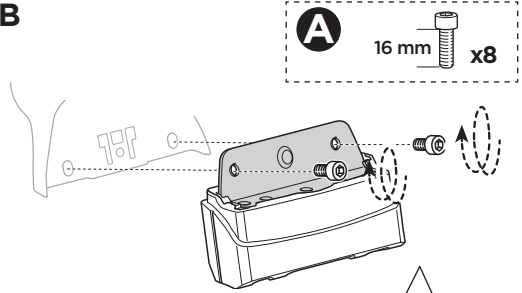

2

A

B

EN Only a few turns
DE Nur wenige Umdrehungen
FR Quelques tours uniquement
NL Slechts enkele slagen
IT Solo qualche giro
ES Sólo algunas vueltas
PT Noções básicas
SV Endast några varv
DK Kun nogle få omgange
NE Bare noen få omdreinger
FI Vain muutama kierros
ET Ainult mõni pööre
LV Tikai dažī apgriezieni
LT Tik keli pasukimai
PL Wystarczy kilka obrotów
RU Только несколько оборотов

UK Лише декілька обертів
BG Само няколко завъртания
CS Pouze několik otáček
SK Len niekoľko otáčok
SL Le nekaj obratov
HR/BiH Samo nekoliko okreta
RO Doar câteva rotiri
HU Csak néhány fordítás
EL Μόνο λίγες περιστροφές
TR Yalnızca birkaç tur

بعض دورات فقط

AR

רק מספר סיבובים

HE

ZH 仅几圈
JA 2～3回転のみ
KO 몇 번만 돌리면 됨
TH เพียงสองสามรอบ

3

x1