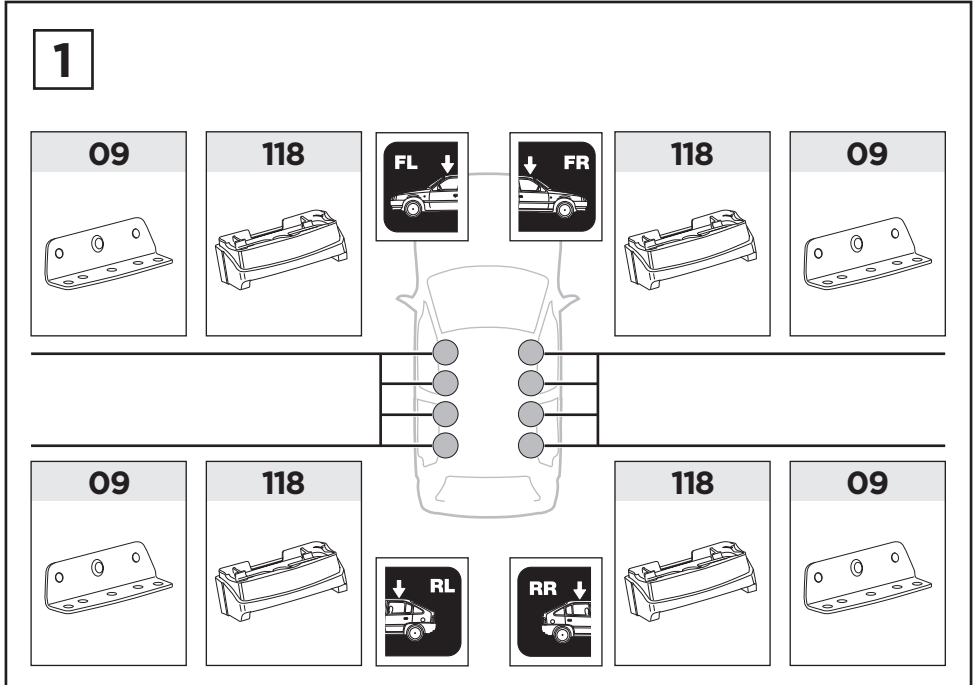

Thule XT Kit 3074

> Instructions

TOYOTA Land Cruiser 200, 5-dr SUV, 08-

This kit is only for vehicles with fixpoint mounting.

ISO 11154-E

183074

C.20130604
509-3074-01

Herbály Autó www.herbalyauto.hu

Bring your life
thule.com

50947

09 x4

118 x4

B TRUUK
Instructions
x1

RR ↓ FR
FL ↓ RL
x1

A
16 mm x8
5 mm x1

2**A****B**