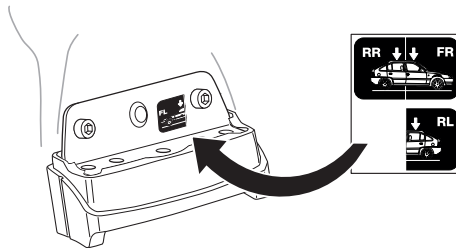

EN Only a few turns
DE Nur wenige Umdrehungen
FR Quelques tours uniquement
NL Slechts enkele slagen
IT Solo qualche giro
ES Sólo algunas vueltas
PT Noções básicas
SV Endast några varv
DK Kun nogle få omgange
NE Bare noen få omdreinger
FI Vain muutama kierros
ET Ainult mõni pööre
LV Tikai dažī apgriezieni
LT Tik keli pasukimai
PL Wystarczy kilka obrotów
RU Только несколько оборотов

UK Лише декілька обертів
BG Само няколко завъртания
CS Pouze několik otáček
SK Len niekoľko otáčok
SL Le nekaj obratov
HR/BiH Samo nekoliko okreta
RO Doar câteva rotiri
HU Csak néhány fordítás
EL Μόνο λίγες περιστροφές
TR Yalnızca birkaç tur

بعض دورات فقط **AR**
רק מספר סיבובים **HE**

ZH 仅几圈
JA 2～3回転のみ
KO 몇 번만 돌리면 됨
TH เพียงสองสามรอบ

3

x1