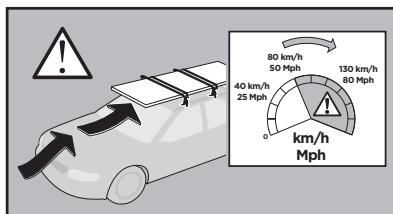

Thule XT Kit 3074

> Instructions

TOYOTA Land Cruiser 200, 5-dr SUV, 08-

This kit is only for vehicles with fixpoint mounting.

ISO 11154-E

183074

C.20130604
509-3074-01

Herbály Autó www.herbalyauto.hu