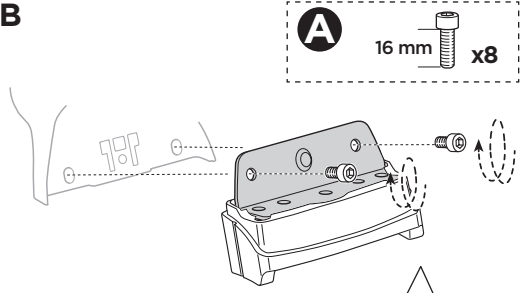

Bring your life
thule.com

50947

09 x4

118 x4

B TRUUK
Instructions
x1

RR ↓ FR
FL ↓ RL
x1

A
16 mm x8
5 mm x1

2**A****B**