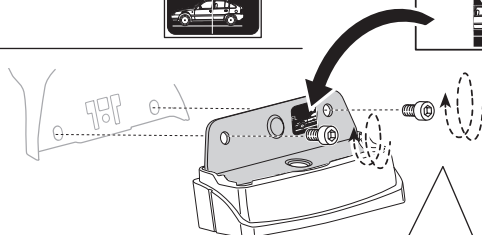

2 A

B A 16 mm x8

EN Only a few turns

DE Nur wenige Umdrehungen

FR Quelques tours uniquement

NL Slechts enkele slagen

IT Solo qualche giro

ES Sólo algunas vueltas

PT Noções básicas

SV Endast några varv

DK Kun nogle få omgange

NE Bare noen få omdreinger

FI Vain muutama kierros

ET Ainult mõni pööre

LV Tikai daži apgriezieni

LT Tik keli pasukimai

PL Wystarczy kilka obrotów

RU Только несколько оборотов

UK Лише декілька обертів

BG Само няколко завъртания

CS Pouze několik otáček

SK Len niekoľko otáčok

SL Le nekaj obratov

HR/BiH Samo nekoliko okreta

RO Doar câteva rotiri

HU Csak néhány fordítás

EL Μόνο λίγες περιστροφές

TR Yalnızca birkaç tur

AR بعض دورات فقط

HE רק מספר סיבובים

ZH 仅几圈

JA 2～3回転のみ

KO 몇 번만 돌리면 됨

TH เพียงสองสามรอบ

3

30 mm x2

A

B