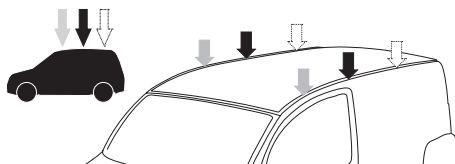

EN Only a few turns

DE Nur wenige Umdrehungen

FR Quelques tours uniquement

NL Slechts enkele slagen

IT Solo qualche giro

ES Sólo algunas vueltas

PT Noções básicas

SV Endast några varv

DK Kun nogle få omgange

NE Bare noen få omdreinger

FI Vain muutama kierros

ET Ainult mõni pööre

LV Tikai daži apgriezieni

LT Tik keli pasukimai

PL Wystarczy kilka obrotów

RU Только несколько оборотов

UK Лише декілька обертів

BG Само няколко завъртания

CS Pouze několik otáček

SK Len niekoľko otáčok

SL Le nekaj obratov

HR/BiH Samo nekoliko okreta

RO Doar câteva rotiri

HU Csak néhány fordítás

EL Μόνο λίγες περιστροφές

TR Yalnızca birkaç tur

AR بعض دورات فقط

HE רק מספר סיבובים

ZH 仅几圈

JA 2～3回転のみ

KO 몇 번만 돌리면 됨

TH เพียงสองสามรอบ

3

30 mm x2