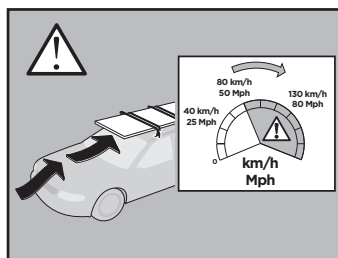

Thule XT Kit 3085

> Instructions

NISSAN NV200, 5-dr MPV, 10-
NISSAN NV200, 5-dr Van, 10-
CHEVROLET City Express, 5-dr Van, 15-

This kit is only for vehicles with fixpoint mounting.

ISO 11154-E

183085

C.20141219
509-3085-03