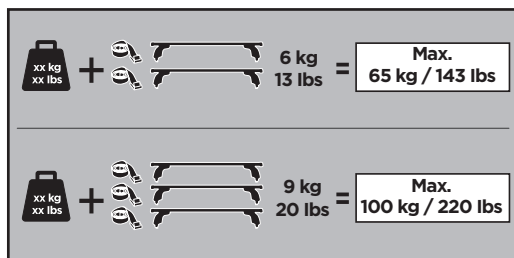

Thule XT Kit 3085

> Instructions

NISSAN NV200, 5-dr MPV, 10-
NISSAN NV200, 5-dr Van, 10-
CHEVROLET City Express, 5-dr Van, 15-

This kit is only for vehicles with fixpoint mounting.

ISO 11154-E

183085

C.20141219
509-3085-03

30 mm x2

**A****B**

3**C****D****4****A****6 Nm****B****A****6 Nm**