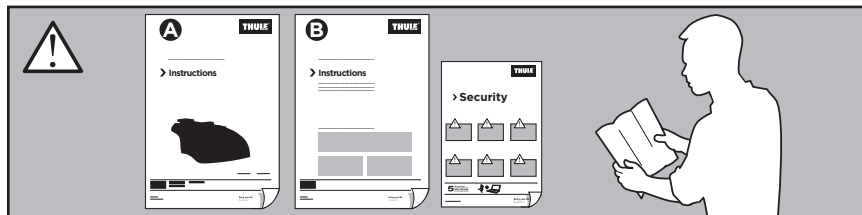

Thule XT Kit 3085

> Instructions

NISSAN NV200, 5-dr MPV, 10-
NISSAN NV200, 5-dr Van, 10-
CHEVROLET City Express, 5-dr Van, 15-

This kit is only for vehicles with fixpoint mounting.

ISO 11154-E

183085

C.20141219
509-3085-03