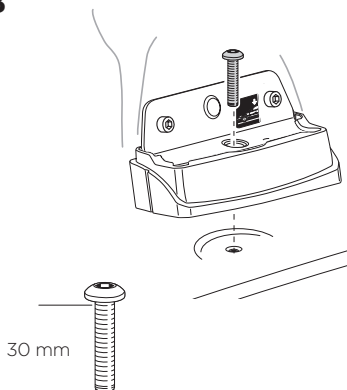

Thule XT Kit 3085

> Instructions

NISSAN NV200, 5-dr MPV, 10-
NISSAN NV200, 5-dr Van, 10-
CHEVROLET City Express, 5-dr Van, 15-

This kit is only for vehicles with fixpoint mounting.

ISO 11154-E

183085

C.20141219
509-3085-03

30 mm x2

**A****B**

3**C****D****4****A****6 Nm****B****A****6 Nm**