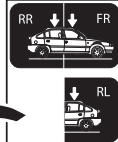

2 A

B A 16 mm x8

EN Only a few turns

DE Nur wenige Umdrehungen

FR Quelques tours uniquement

NL Slechts enkele slagen

IT Solo qualche giro

ES Sólo algunas vueltas

PT Noções básicas

SV Endast några varv

DK Kun nogle få omgange

NE Bare noen få omdreinger

FI Vain muutama kierros

ET Ainult mõni pööre

LV Tikai daži apgriezieni

LT Tik keli pasukimai

PL Wystarczy kilka obrotów

RU Только несколько оборотов

UK Лише декілька обертів

BG Само няколко завъртания

CS Pouze několik otáček

SK Len niekoľko otáčok

SL Le nekaj obratov

HR/BiH Samo nekoliko okreta

RO Doar câteva rotiri

HU Csak néhány fordítás

EL Μόνο λίγες περιστροφές

TR Yalnızca birkaç tur

AR بعض دورات فقط

HE רק מספר סיבובים

ZH 仅几圈

JA 2～3回転のみ

KO 몇 번만 돌리면 됨

TH เพียงสองสามรอบ

3

30 mm x2

A

B