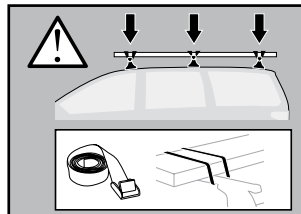

Thule XT Kit 3123

> Instructions

FORD Transit Custom, 4-dr Van, 13-18, 18-
FORD Tourneo Custom, 5-dr Bus, 13-18, 18-

This kit is only for vehicles with fixpoint mounting.

ISO 11154-E

183123

C.20180921
509-3123-06