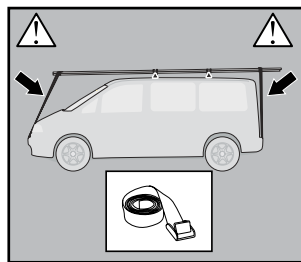

Thule XT Kit 3123

> Instructions

FORD Transit Custom, 4-dr Van, 13-18, 18-
FORD Tourneo Custom, 5-dr Bus, 13-18, 18-

This kit is only for vehicles with fixpoint mounting.

ISO 11154-E

183123

C.20180921
509-3123-06