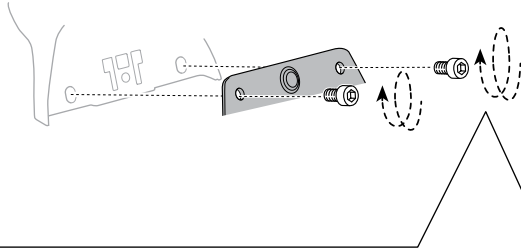

2

A

B

A

16 mm x8/x12

EN Only a few turns
DE Nur wenige Umdrehungen
FR Quelques tours uniquement
NL Slechts enkele slagen
IT Solo qualche giro
ES Sólo algunas vueltas
PT Noções básicas
SV Endast några varv
DK Kun nogle få omgange
NE Bare noen få omdreinger
FI Vain muutama kierros
ET Ainult mõni pöörde
LV Tikai dažī apgriezieni
LT Tik keli pasukimai
PL Wystarczy kilka obrotów
RU Только несколько оборотов

UK Лише декілька обертів
BG Само няколко завъртания
CS Pouze několik otáček
SK Len niekoľko otáčok
SL Le nekaj obratov
HR/BIH Samo nekoliko okreta
RO Doar câteva rotiri
HU Csak néhány fordítás
EL Μόνο λίγες περιστροφές
TR Yalnızca birkaç tur

بعض دورات فقط **AR**
רק מספר סיבובים **HE**

ZH 仅几圈
JA 2～3回転のみ
KO 몇 번만 돌리면 됨
TH เพียงสองสามรอบ

3

x1