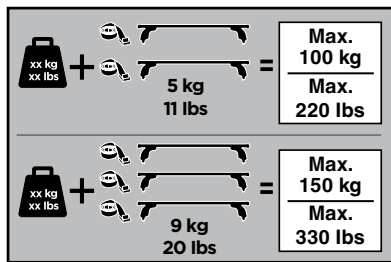

Thule XT Kit 3123

> Instructions

FORD Transit Custom, 4-dr Van, 13-18, 18-
FORD Tourneo Custom, 5-dr Bus, 13-18, 18-

This kit is only for vehicles with fixpoint mounting.

ISO 11154-E

183123

C.20180921
509-3123-06