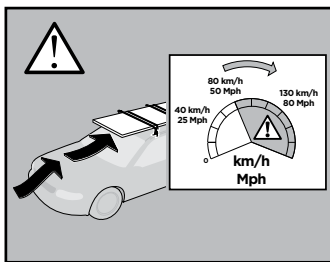

Thule XT Kit 3123

> Instructions

FORD Transit Custom, 4-dr Van, 13-18, 18-
FORD Tourneo Custom, 5-dr Bus, 13-18, 18-

This kit is only for vehicles with fixpoint mounting.

ISO 11154-E

183123

C.20180921
509-3123-06