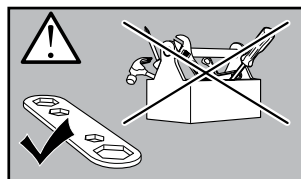

Thule XT Kit 3123

> Instructions

FORD Transit Custom, 4-dr Van, 13-18, 18-
FORD Tourneo Custom, 5-dr Bus, 13-18, 18-

This kit is only for vehicles with fixpoint mounting.

ISO 11154-E

183123

C.20180921
509-3123-06