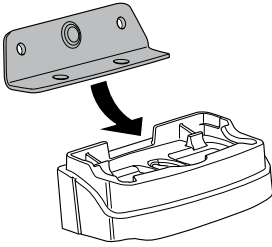

2

A

B

A

16 mm x8/x12

EN Only a few turns
DE Nur wenige Umdrehungen
FR Quelques tours uniquement
NL Slechts enkele slagen
IT Solo qualche giro
ES Sólo algunas vueltas
PT Noções básicas
SV Endast några varv
DK Kun nogle få omgange
NE Bare noen få omdreinger
FI Vain muutama kierros
ET Ainult mõni pöörde
LV Tikai dažī apgriezieni
LT Tik keli pasukimai
PL Wystarczy kilka obrotów
RU Только несколько оборотов

UK Лише декілька обертів
BG Само няколко завъртания
CS Pouze několik otáček
SK Len niekoľko otáčok
SL Le nekaj obratov
HR/BIH Samo nekoliko okreta
RO Doar câteva rotiri
HU Csak néhány fordítás
EL Μόνο λίγες περιστροφές
TR Yalnızca birkaç tur

بعض دورات فقط **AR**
רק מספר סיבובים **HE**

ZH 仅几圈
JA 2～3回転のみ
KO 몇 번만 돌리면 됨
TH เพียงสองสามรอบ

3

x1