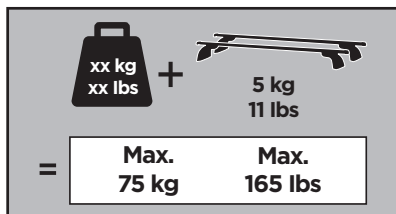

Thule XT Kit 3050

> Instructions

HONDA CR-V, 5-dr SUV, 02-06

This kit is only for vehicles with fixpoint mounting.

ISO 11154-E

183050

C.20190109
509-3050-03

Herbály Autó www.herbalyauto.hu