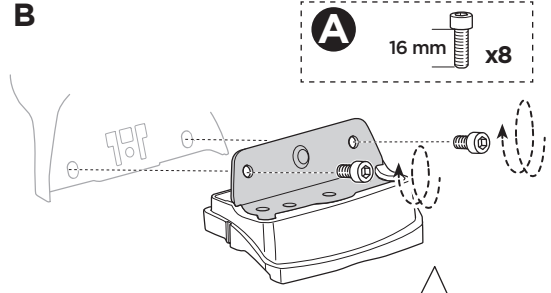

2

A

B

EN Only a few turns
DE Nur wenige Umdrehungen
FR Quelques tours uniquement
NL Slechts enkele slagen
IT Solo qualche giro
ES Sólo algunas vueltas
PT Noções básicas
SV Endast några varv
DK Kun nogle få omgange
NE Bare noen få omdreininger
FI Vain muutama kierros
ET Ainult mõni pööre
LV Tikai dažī apgriezieni
LT Tik keli pasukimai
PL Wystarczy kilka obrotów
RU Только несколько оборотов

UK Лише декілька обертів
BG Само няколко завъртания
CS Pouze několik otáček
SK Len niekoľko otáčok
SL Le nekaj obratov
HR/BiH Samo nekoliko okreta
RO Doar câteva rotiri
HU Csak néhány fordítás
EL Μόνο λίγες περιστροφές
TR Yalnızca birkaç tur

بعض دورات فقط

AR

רק מספר סיבובים

HE

ZH 仅几圈

JA 2～3回転のみ

KO 몇 번만 돌리면 됨

TH □□□□□□□□□□□□□□

3

x1