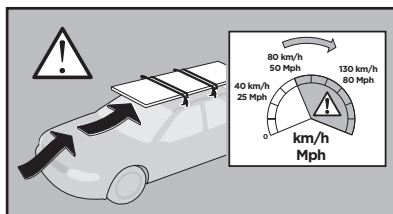

Thule XT Kit 3050

> Instructions

HONDA CR-V, 5-dr SUV, 02-06

This kit is only for vehicles with fixpoint mounting.

ISO 11154-E

183050

C.20190109
509-3050-03

Herbály Autó www.herbalyauto.hu