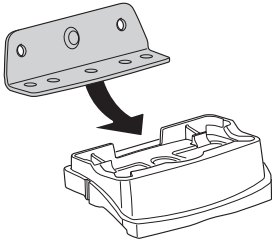

2

A

B

EN Only a few turns
DE Nur wenige Umdrehungen
FR Quelques tours uniquement
NL Slechts enkele slagen
IT Solo qualche giro
ES Sólo algunas vueltas
PT Noções básicas
SV Endast några varv
DK Kun nogle få omgange
NE Bare noen få omdreininger
FI Vain muutama kierros
ET Ainult mõni pööre
LV Tikai dažī apgriezieni
LT Tik keli pasukimai
PL Wystarczy kilka obrotów
RU Только несколько оборотов

UK Лише декілька обертів
BG Само няколко завъртания
CS Pouze několik otáček
SK Len niekoľko otáčok
SL Le nekaj obratov
HR/BiH Samo nekoliko okreta
RO Doar câteva rotiri
HU Csak néhány fordítás
EL Μόνο λίγες περιστροφές
TR Yalnızca birkaç tur

بعض دورات فقط

AR

רק מספר סיבובים

HE

ZH 仅几圈

JA 2～3回転のみ

KO 몇 번만 돌리면 됨

TH □□□□□□□□□□□□□□

3

x1