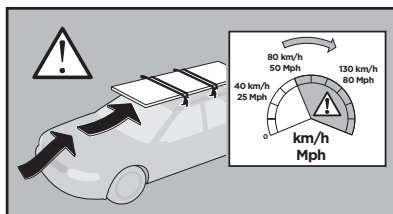

Thule XT Kit 3168

> Instructions

CHEVROLET Bolt, 5-dr Hatchback, 17-
OPEL Ampera, 5-dr Hatchback, 17-

This kit is only for vehicles with fixpoint mounting.

ISO 11154-E

183168

C.20170315
509-3168-01

Herbály Autó www.herbalyauto.hu