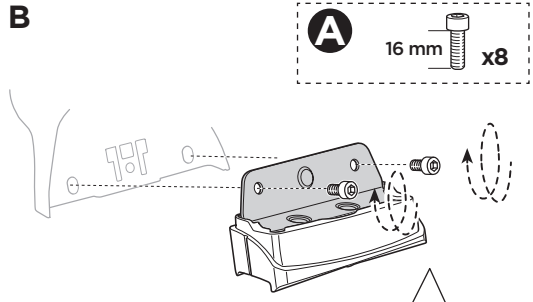

2

A

B

EN Only a few turns
DE Nur wenige Umdrehungen
FR Quelques tours uniquement
NL Slechts enkele slagen
IT Solo qualche giro
ES Sólo algunas vueltas
PT Noções básicas
SV Endast några varv
DK Kun nogle få omgange
NE Bare noen få omdreinger
FI Vain muutama kierros
ET Ainult mõni pööre
LV Tikai dažī apgriezieni
LT Tik keli pasukimai
PL Wystarczy kilka obrotów
RU Только несколько оборотов

UK Лише декілька обертів
BG Само няколко завъртания
CS Pouze několik otáček
SK Len niekoľko otáčok
SL Le nekaj obratov
HR/BIH Samo nekoliko okreta
RO Doar câteva rotiri
HU Csak néhány fordítás
EL Μόνο λίγες περιστροφές
TR Yalnızca birkaç tur

بعض دورات فقط

AR

רק מספר סיבובים

HE

ZH 仅几圈
JA 2～3回転のみ
KO 몇 번만 돌리면 됨
TH เพียงสองสามรอบ

3

x1