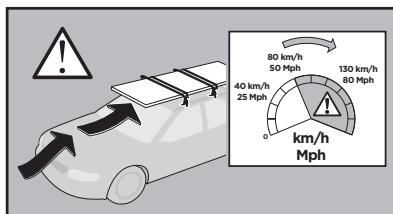

Thule XT Kit 3014

> Instructions

NISSAN Primera (W12), 5-dr Estate, 02-07

This kit is only for vehicles with fixpoint mounting.

ISO 11154-E

183014

C.20130604
509-3014-02

Herbály Autó www.herbalyauto.hu