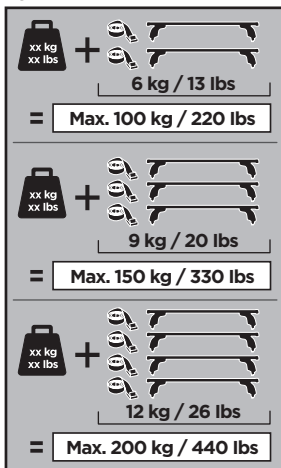

Thule XT Kit 3084

> Instructions

CHRYSLER PT Cruiser, 5-dr Estate, 01-08

CITROËN Xantia, 5-dr Estate, 96-01

CITROËN Xsara, 5-dr Estate, 96-06

MERCEDES Viano, 4-dr Bus, 96-03, 04-14

MERCEDES Viano Marco Polo, 4-dr Bus, 96-03, 04-14

MERCEDES Vito, 4-dr Van, 96-03, 04-14

MERCEDES V-Class Marco Polo, 4-dr Bus, 14-

TROLLER T4, 5-dr SUV, 15-

This Kit is only for vehicles with T-profile.