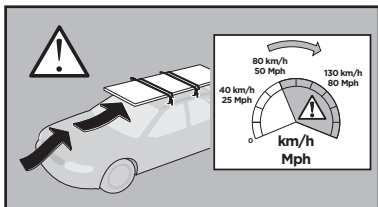

MERCEDES Vito, 4-dr Van, 96-03, 04-14

MERCEDES V-Class Marco Polo, 4-dr Bus, 14-

TROLLER T4, 5-dr SUV, 15-

This Kit is only for vehicles with T-profile.

ISO 11154-E

183084

C.20190522
509-3084-04

Herbály Autó www.herbalyauto.hu