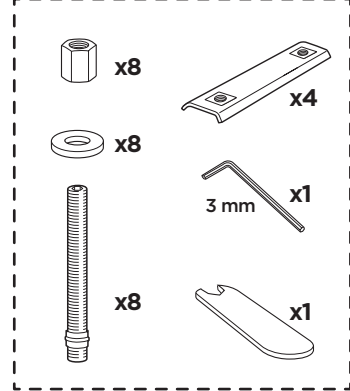

Bring your life
thule.com

◀ 04 x4

◀ 43 x4

751
FootPack

A

12 mm x8

5 mm x1

753
FootPack

A

16 mm x8

5 mm x1

52100

x8

x4

x8

3 mm x1