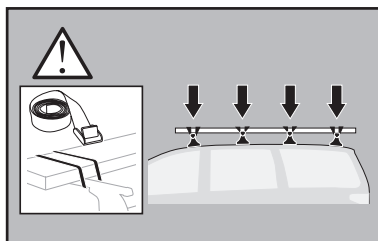

MERCEDES Vito, 4-dr Van, 96-03, 04-14

MERCEDES V-Class Marco Polo, 4-dr Bus, 14-

TROLLER T4, 5-dr SUV, 15-

This Kit is only for vehicles with T-profile.

ISO 11154-E

183084

C.20190522
509-3084-04

Herbály Autó www.herbalyauto.hu