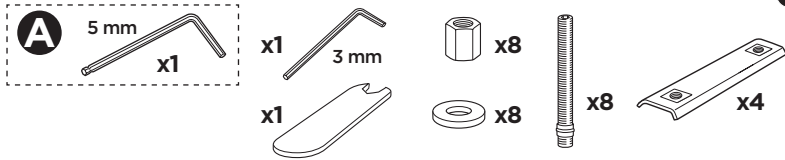

2

ONLY FOR MERCEDES!