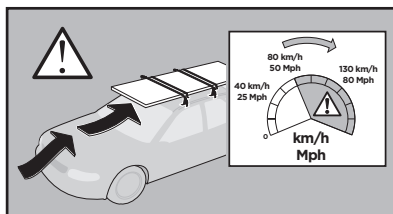

Thule XT Kit 3151

> Instructions

FORD Explorer, 5-dr SUV, 16-

This kit is only for vehicles with fixpoint mounting.

ISO 11154-E

183151

C.20160122
509-3151-01

Herbály Autó www.herbalyauto.hu