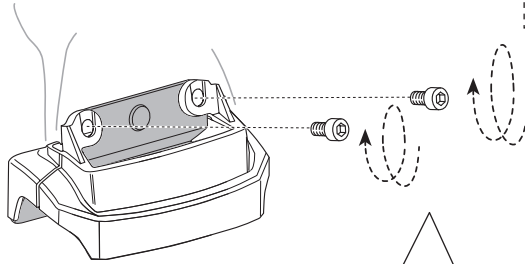

3

1. **EN** Only a few turns
   DE Nur wenige Umdrehungen
   FR Quelques tours uniquement
   NL Slechts enkele slagen
   IT Solo qualche giro
   ES Sólo algunas vueltas
   PT Noções básicas
   SV Endast några varv
   DK Kun nogle få omgange
   NE Bare noen få omdreinger
   FI Vain muutama kierros
   ET Ainult mõni pööre
   LV Tikai dažī apgriezieni
   LT Tik keli pasukimai
   PL Wystarczy kilka obrotów
   RU Только несколько оборотов

1. **UK** Лише декілька обертів
   BG Само няколко завъртания
   CS Pouze několik otáček
   SK Len niekoľko otáčok
   SL Le nekaj obratov
   HR/BiH Samo nekoliko okreta
   RO Doar câteva rotiri
   HU Csak néhány fordítás
   EL Μόνο λίγες περιστροφές
   TR Yalnızca birkaç tur

بعض دورات فقط **AR**
רק מספר סיבובים **HE**

1. **ZH** 仅几圈
   JA 2～3回転のみ
   KO 몇 번만 돌리면 됨
   TH เพียงสองสามรอบ

4

x1